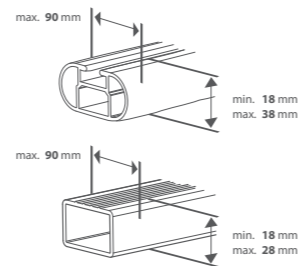

SAFE AND SECURE.

WELDING WOULD BE THE LESSER OPTION...

The Traxer is attached to the roof racks with four Premium-Fits that can be shifted separately. Each one centers itself on the roof rack, which makes the Premium-Fit a perfect fit for any roof rack system with a maximum width of 95 mm. The clamps are covered with a synthetic material for extra grip and to protect the roof rack. Of course the Premium-Fit system has been thoroughly tested. The roofboxes are certified following the strict ISO 11154 and TÜV safety regulations.

SPECIFICATIONS.

ALL THE INS EN OUTS.

All Hapro Traxer roofboxes are suitable for common roof bars. A T-slot adapter kit for fastening to aluminium roof bars is optionally available.

Maximum width roof bars mm:

Hapro Traxer 4.6, 5.6
A =
min. 640 mm
max. 810 mm

Hapro Traxer 6.2, 6.6, 8.6
A =
min. 620 mm
max. 930 mm

Outside dimensions:

Specifications	Hapro Traxer 4.6	Hapro Traxer 5.6	Hapro Traxer 6.2	Hapro Traxer 6.6	Hapro Traxer 8.6
L x W x H outside	148 x 97 x 42 cm	177 x 77 x 42 cm	193 x 65 x 42 cm	191 x 81 x 42 cm	215 x 90 x 43 cm
L x W x H inside	143 x 92 x 41 cm	172 x 72 x 41 cm	188 x 60 x 41 cm	186 x 76 x 41 cm	210 x 85 x 42 cm
Contents	370 L	370 L	320 L	410 L	530 L
Empty weight	15,5 Kg	15 Kg	15 Kg	18 Kg	21,5 Kg
Max. allowed load	75 Kg	75 Kg	75 Kg	75 Kg	75 Kg
Opening	right	right	right	left and right	left and right
Central locking system	●	●	●	●	●
Luggage straps	1	1	2	2	2
Mounting system	Premium-Fit	Premium-Fit	Premium-Fit	Premium-Fit	Premium-Fit
Suitable for skis and accessories	-	± 6 pair	± 4 pair	± 6 pair	± 7-8 pair
Material Matt Silver Grey and Anthracite	ABS/ASA	ABS/ASA	ABS/ASA	ABS/ASA	ABS/ASA
Material Brilliant Black and Pure White	-	-	-	ABS/PMMA	ABS/PMMA
Metal reinforcement rail bottom (2)	●	●	●	●	●
Warranty	5 years	5 years	5 years	5 years	5 years