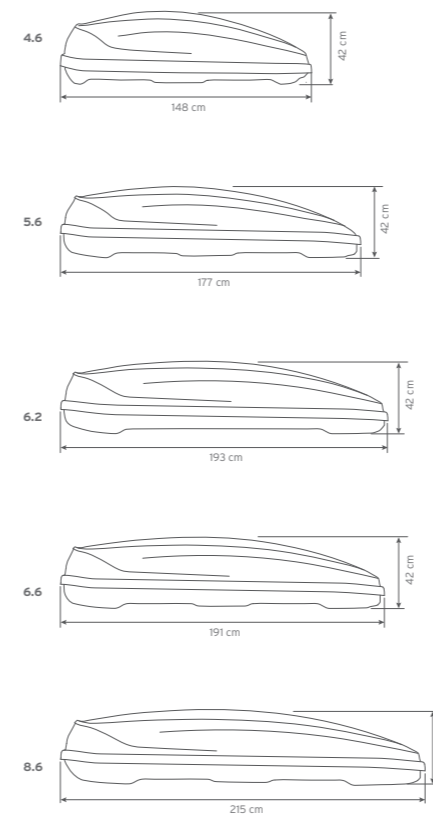

SPECIFICATIONS.

ALL THE INS EN OUTS.

All Hapro Traxer roofboxes are suitable for common roof bars. A T-slot adapter kit for fastening to aluminium roof bars is optionally available.

Maximum width roof bars mm:

Hapro Traxer 4.6, 5.6
A =
min. 640 mm
max. 810 mm

Hapro Traxer 6.2, 6.6, 8.6
A =
min. 620 mm
max. 930 mm

Outside dimensions:

Specifications	Hapro Traxer 4.6	Hapro Traxer 5.6	Hapro Traxer 6.2	Hapro Traxer 6.6	Hapro Traxer 8.6
L x W x H outside	148 x 97 x 42 cm	177 x 77 x 42 cm	193 x 65 x 42 cm	191 x 81 x 42 cm	215 x 90 x 43 cm
L x W x H inside	143 x 92 x 41 cm	172 x 72 x 41 cm	188 x 60 x 41 cm	186 x 76 x 41 cm	210 x 85 x 42 cm
Contents	370 L	370 L	320 L	410 L	530 L
Empty weight	15,5 Kg	15 Kg	15 Kg	18 Kg	21,5 Kg
Max. allowed load	75 Kg	75 Kg	75 Kg	75 Kg	75 Kg
Opening	right	right	right	left and right	left and right
Central locking system	●	●	●	●	●
Luggage straps	1	1	2	2	2
Mounting system	Premium-Fit	Premium-Fit	Premium-Fit	Premium-Fit	Premium-Fit
Suitable for skis and accessories	-	± 6 pair	± 4 pair	± 6 pair	± 7-8 pair
Material Matt Silver Grey and Anthracite	ABS/ASA	ABS/ASA	ABS/ASA	ABS/ASA	ABS/ASA
Material Brilliant Black and Pure White	-	-	-	ABS/PMMA	ABS/PMMA
Metal reinforcement rail bottom (2)	●	●	●	●	●
Warranty	5 years	5 years	5 years	5 years	5 years