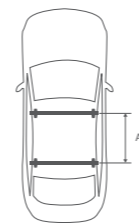

SAFETY FIRST.

Welding would be the lesser option...

The Zenith is attached to the roof racks with four Premium-Fits that can be shifted separately. Each one centers itself on the roof rack, which makes the Premium-Fit a perfect fit for any roof rack system with a maximum width of 95 mm. The clamps are covered with a synthetic material for extra grip and to protect the roof rack. Of course the Premium-Fit system has been thoroughly tested. The roofboxes are certified following the strict ISO 11154 and TÜV safety regulations.

Hapro Zenith 6.6, 8.6
A = min. 620 mm
max. 930 mm

Outside dimensions:

Available colours: 6.6 and 8.6

Specifications	Hapro Zenith 6.6	Hapro Zenith 8.6
L x W x H outside	191 x 80 x 37 cm	215 x 88 x 37 cm
L x W x H inside	186 x 75 x 36 cm	210 x 83 x 36 cm
Contents	360 L	440 L
Empty weight	19 Kg	23,5 Kg
Max. allowed load	75 Kg	75 Kg
Opening	left and right	left and right
Central locking system	●	●
Luggage straps	3	3
Mounting system	Premium-Fit	Premium-Fit
Suitable for skis and accessories	± 6 pair	± 7-8 pair
Material	ABS/PMMA	ABS/PMMA
Metal reinforcement rail bottom (2)	●	●
Warranty	5 years	5 years