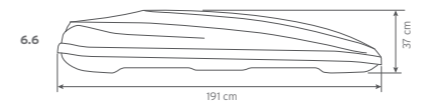

Hapro Zenith 6.6, 8.6
A = min. 620 mm
max. 930 mm

Outside dimensions:

Available colours: 6.6 and 8.6

Specifications	Hapro Zenith 6.6	Hapro Zenith 8.6
L x W x H outside	191 x 80 x 37 cm	215 x 88 x 37 cm
L x W x H inside	186 x 75 x 36 cm	210 x 83 x 36 cm
Contents	360 L	440 L
Empty weight	19 Kg	23,5 Kg
Max. allowed load	75 Kg	75 Kg
Opening	left and right	left and right
Central locking system	●	●
Luggage straps	3	3
Mounting system	Premium-Fit	Premium-Fit
Suitable for skis and accessories	± 6 pair	± 7-8 pair
Material	ABS/PMMA	ABS/PMMA
Metal reinforcement rail bottom (2)	●	●
Warranty	5 years	5 years