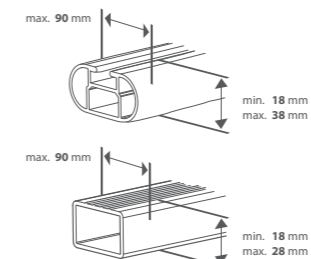

SAFETY FIRST.

Welding would be the lesser option...

The Zenith is attached to the roof racks with four Premium-Fits that can be shifted separately. Each one centers itself on the roof rack, which makes the Premium-Fit a perfect fit for any roof rack system with a maximum width of 95 mm. The clamps are covered with a synthetic material for extra grip and to protect the roof rack. Of course the Premium-Fit system has been thoroughly tested. The roofboxes are certified following the strict ISO 11154 and TÜV safety regulations.

SPECIFICATIONS.

All the ins and outs.

All Hapro Zenith roofboxes are suitable for common roof bars. A T-slot adapter kit for fastening to aluminium roof bars is optionally available.

Maximum width roof bars mm:

Hapro Zenith 6.6, 8.6
A = min. 620 mm
max. 930 mm

Outside dimensions:

Available colours: 6.6 and 8.6

Specifications	Hapro Zenith 6.6	Hapro Zenith 8.6
L x W x H outside	191 x 80 x 37 cm	215 x 88 x 37 cm
L x W x H inside	186 x 75 x 36 cm	210 x 83 x 36 cm
Contents	360 L	440 L
Empty weight	19 Kg	23,5 Kg
Max. allowed load	75 Kg	75 Kg
Opening	left and right	left and right
Central locking system	●	●
Luggage straps	3	3
Mounting system	Premium-Fit	Premium-Fit
Suitable for skis and accessories	± 6 pair	± 7-8 pair
Material	ABS/PMMA	ABS/PMMA
Metal reinforcement rail bottom (2)	●	●
Warranty	5 years	5 years