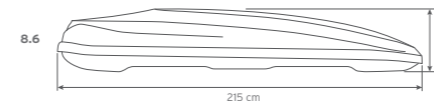

Hapro Zenith 6.6, 8.6
A = min. 620 mm
max. 930 mm

Outside dimensions:

Available colours: 6.6 and 8.6

Specifications	Hapro Zenith 6.6	Hapro Zenith 8.6
L x W x H outside	191 x 80 x 37 cm	215 x 88 x 37 cm
L x W x H inside	186 x 75 x 36 cm	210 x 83 x 36 cm
Contents	360 L	440 L
Empty weight	19 Kg	23,5 Kg
Max. allowed load	75 Kg	75 Kg
Opening	left and right	left and right
Central locking system	●	●
Luggage straps	3	3
Mounting system	Premium-Fit	Premium-Fit
Suitable for skis and accessories	± 6 pair	± 7-8 pair
Material	ABS/PMMA	ABS/PMMA
Metal reinforcement rail bottom (2)	●	●
Warranty	5 years	5 years