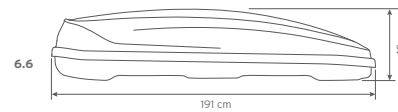

Outside dimensions:

Specifications	Hapro Traxer 4.6	Hapro Traxer 5.6	Hapro Traxer 6.2	Hapro Traxer 6.6	Hapro Traxer 8.6
L x W x H outside	148 x 97 x 42 cm	177 x 77 x 42 cm	193 x 65 x 42 cm	191 x 81 x 42 cm	215 x 90 x 43 cm
L x W x H inside	143 x 92 x 41 cm	172 x 72 x 41 cm	188 x 60 x 41 cm	186 x 76 x 41 cm	210 x 85 x 42 cm
Contents	370 L	370 L	320 L	410 L	530 L
Empty weight	15,5 Kg	15 Kg	15 Kg	18 Kg	21,5 Kg
Max. allowed load	75 Kg	75 Kg	75 Kg	75 Kg	75 Kg
Opening	right	right	right	left and right	left and right
Central locking system	●	●	●	●	●
Luggage straps	1	1	2	2	2
Mounting system	Premium-Fit	Premium-Fit	Premium-Fit	Premium-Fit	Premium-Fit
Suitable for skis and accessories	-	± 6 pair	± 4 pair	± 6 pair	± 7-8 pair
Material Matt Silver Grey and Anthracite	ABS/ASA	ABS/ASA	ABS/ASA	ABS/ASA	ABS/ASA
Material Brilliant Black and Pure White	ABS/PMMA	ABS/PMMA	ABS/PMMA	ABS/PMMA	ABS/PMMA
Metal reinforcement rail bottom (2)	●	●	●	●	●
Warranty	5 years	5 years	5 years	5 years	5 years