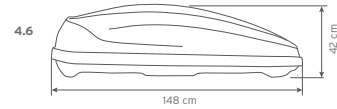

Outside dimensions:

Specifications	Hapro Traxer 4.6	Hapro Traxer 5.6	Hapro Traxer 6.2	Hapro Traxer 6.6	Hapro Traxer 8.6
L x W x H outside	148 x 97 x 42 cm	177 x 77 x 42 cm	193 x 65 x 42 cm	191 x 81 x 42 cm	215 x 90 x 43 cm
L x W x H inside	143 x 92 x 41 cm	172 x 72 x 41 cm	188 x 60 x 41 cm	186 x 76 x 41 cm	210 x 85 x 42 cm
Contents	370 L	370 L	320 L	410 L	530 L
Empty weight	15,5 Kg	15 Kg	15 Kg	18 Kg	21,5 Kg
Max. allowed load	75 Kg	75 Kg	75 Kg	75 Kg	75 Kg
Opening	right	right	right	left and right	left and right
Central locking system	●	●	●	●	●
Luggage straps	1	1	2	2	2
Mounting system	Premium-Fit	Premium-Fit	Premium-Fit	Premium-Fit	Premium-Fit
Suitable for skis and accessories	-	± 6 pair	± 4 pair	± 6 pair	± 7-8 pair
Material Matt Silver Grey and Anthracite	ABS/ASA	ABS/ASA	ABS/ASA	ABS/ASA	ABS/ASA
Material Brilliant Black and Pure White	ABS/PMMA	ABS/PMMA	ABS/PMMA	ABS/PMMA	ABS/PMMA
Metal reinforcement rail bottom (2)	●	●	●	●	●
Warranty	5 years	5 years	5 years	5 years	5 years