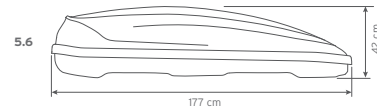

Outside dimensions:

Specifications	Hapro Traxer 4.6	Hapro Traxer 5.6	Hapro Traxer 6.2	Hapro Traxer 6.6	Hapro Traxer 8.6
L x W x H outside	148 x 97 x 42 cm	177 x 77 x 42 cm	193 x 65 x 42 cm	191 x 81 x 42 cm	215 x 90 x 43 cm
L x W x H inside	143 x 92 x 41 cm	172 x 72 x 41 cm	188 x 60 x 41 cm	186 x 76 x 41 cm	210 x 85 x 42 cm
Contents	370 L	370 L	320 L	410 L	530 L
Empty weight	15,5 Kg	15 Kg	15 Kg	18 Kg	21,5 Kg
Max. allowed load	75 Kg	75 Kg	75 Kg	75 Kg	75 Kg
Opening	right	right	right	left and right	left and right
Central locking system	●	●	●	●	●
Luggage straps	1	1	2	2	2
Mounting system	Premium-Fit	Premium-Fit	Premium-Fit	Premium-Fit	Premium-Fit
Suitable for skis and accessories	-	± 6 pair	± 4 pair	± 6 pair	± 7-8 pair
Material Matt Silver Grey and Anthracite	ABS/ASA	ABS/ASA	ABS/ASA	ABS/ASA	ABS/ASA
Material Brilliant Black and Pure White	ABS/PMMA	ABS/PMMA	ABS/PMMA	ABS/PMMA	ABS/PMMA
Metal reinforcement rail bottom (2)	●	●	●	●	●
Warranty	5 years	5 years	5 years	5 years	5 years