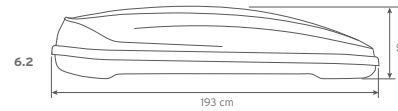

Outside dimensions:

Specifications	Hapro Traxer 4.6	Hapro Traxer 5.6	Hapro Traxer 6.2	Hapro Traxer 6.6	Hapro Traxer 8.6
L x W x H outside	148 x 97 x 42 cm	177 x 77 x 42 cm	193 x 65 x 42 cm	191 x 81 x 42 cm	215 x 90 x 43 cm
L x W x H inside	143 x 92 x 41 cm	172 x 72 x 41 cm	188 x 60 x 41 cm	186 x 76 x 41 cm	210 x 85 x 42 cm
Contents	370 L	370 L	320 L	410 L	530 L
Empty weight	15,5 Kg	15 Kg	15 Kg	18 Kg	21,5 Kg
Max. allowed load	75 Kg	75 Kg	75 Kg	75 Kg	75 Kg
Opening	right	right	right	left and right	left and right
Central locking system	●	●	●	●	●
Luggage straps	1	1	2	2	2
Mounting system	Premium-Fit	Premium-Fit	Premium-Fit	Premium-Fit	Premium-Fit
Suitable for skis and accessories	-	± 6 pair	± 4 pair	± 6 pair	± 7-8 pair
Material Matt Silver Grey and Anthracite	ABS/ASA	ABS/ASA	ABS/ASA	ABS/ASA	ABS/ASA
Material Brilliant Black and Pure White	ABS/PMMA	ABS/PMMA	ABS/PMMA	ABS/PMMA	ABS/PMMA
Metal reinforcement rail bottom (2)	●	●	●	●	●
Warranty	5 years	5 years	5 years	5 years	5 years