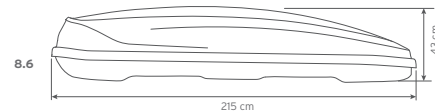

Outside dimensions:

Specifications	Hapro Traxer 4.6	Hapro Traxer 5.6	Hapro Traxer 6.2	Hapro Traxer 6.6	Hapro Traxer 8.6
L x W x H outside	148 x 97 x 42 cm	177 x 77 x 42 cm	193 x 65 x 42 cm	191 x 81 x 42 cm	215 x 90 x 43 cm
L x W x H inside	143 x 92 x 41 cm	172 x 72 x 41 cm	188 x 60 x 41 cm	186 x 76 x 41 cm	210 x 85 x 42 cm
Contents	370 L	370 L	320 L	410 L	530 L
Empty weight	15,5 Kg	15 Kg	15 Kg	18 Kg	21,5 Kg
Max. allowed load	75 Kg	75 Kg	75 Kg	75 Kg	75 Kg
Opening	right	right	right	left and right	left and right
Central locking system	●	●	●	●	●
Luggage straps	1	1	2	2	2
Mounting system	Premium-Fit	Premium-Fit	Premium-Fit	Premium-Fit	Premium-Fit
Suitable for skis and accessories	-	± 6 pair	± 4 pair	± 6 pair	± 7-8 pair
Material Matt Silver Grey and Anthracite	ABS/ASA	ABS/ASA	ABS/ASA	ABS/ASA	ABS/ASA
Material Brilliant Black and Pure White	ABS/PMMA	ABS/PMMA	ABS/PMMA	ABS/PMMA	ABS/PMMA
Metal reinforcement rail bottom (2)	●	●	●	●	●
Warranty	5 years	5 years	5 years	5 years	5 years