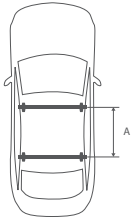

Maximum width roof bars mm:

Hapro Zenith 6.6, 8.6
A = min. 620 mm
max. 930 mm

Outside dimensions:

Available colours: 6.6 and 8.6

Silver Carbon

Brilliant Black

Pure White

Specifications	Hapro Zenith 6.6	Hapro Zenith 8.6
L x W x H outside	191 x 80 x 37 cm	215 x 88 x 37 cm
L x W x H inside	186 x 75 x 36 cm	210 x 83 x 36 cm
Contents	360 L	440 L
Empty weight	19 Kg	23,5 Kg
Max. allowed load	75 Kg	75 Kg
Opening	left and right	left and right
Central locking system	●	●
Luggage straps	3	3
Mounting system	Premium-Fit	Premium-Fit
Suitable for skis and accessories	± 6 pair	± 7-8 pair
Material	ABS/PMMA	ABS/PMMA
Metal reinforcement rail bottom (2)	●	●
Warranty	5 years	5 years