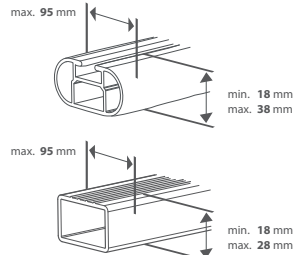

Maximum width roof bars mm:

Hapro Zenith 6.6, 8.6
A = min. 620 mm
max. 930 mm

Outside dimensions:

Available colours: 6.6 and 8.6

Silver Carbon

Brilliant Black

Pure White

Specifications	Hapro Zenith 6.6	Hapro Zenith 8.6
L x W x H outside	191 x 80 x 37 cm	215 x 88 x 37 cm
L x W x H inside	186 x 75 x 36 cm	210 x 83 x 36 cm
Contents	360 L	440 L
Empty weight	19 Kg	23,5 Kg
Max. allowed load	75 Kg	75 Kg
Opening	left and right	left and right
Central locking system	●	●
Luggage straps	3	3
Mounting system	Premium-Fit	Premium-Fit
Suitable for skis and accessories	± 6 pair	± 7-8 pair
Material	ABS/PMMA	ABS/PMMA
Metal reinforcement rail bottom (2)	●	●
Warranty	5 years	5 years