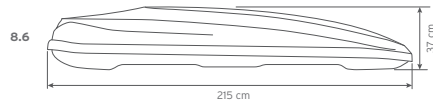

Maximum width roof bars mm:

Hapro Zenith 6.6, 8.6
A = min. 620 mm
max. 930 mm

Outside dimensions:

Available colours: 6.6 and 8.6

Silver Carbon

Brilliant Black

Pure White

Specifications	Hapro Zenith 6.6	Hapro Zenith 8.6
L x W x H outside	191 x 80 x 37 cm	215 x 88 x 37 cm
L x W x H inside	186 x 75 x 36 cm	210 x 83 x 36 cm
Contents	360 L	440 L
Empty weight	19 Kg	23,5 Kg
Max. allowed load	75 Kg	75 Kg
Opening	left and right	left and right
Central locking system	●	●
Luggage straps	3	3
Mounting system	Premium-Fit	Premium-Fit
Suitable for skis and accessories	± 6 pair	± 7-8 pair
Material	ABS/PMMA	ABS/PMMA
Metal reinforcement rail bottom (2)	●	●
Warranty	5 years	5 years