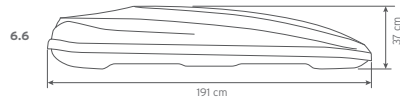

Maximum width roof bars mm:

Hapro Zenith 6.6, 8.6
A = min. 620 mm
max. 930 mm

Outside dimensions:

Available colours: 6.6 and 8.6

Silver Carbon

Brilliant Black

Pure White

Specifications	Hapro Zenith 6.6	Hapro Zenith 8.6
L x W x H outside	191 x 80 x 37 cm	215 x 88 x 37 cm
L x W x H inside	186 x 75 x 36 cm	210 x 83 x 36 cm
Contents	360 L	440 L
Empty weight	19 Kg	23,5 Kg
Max. allowed load	75 Kg	75 Kg
Opening	left and right	left and right
Central locking system	●	●
Luggage straps	3	3
Mounting system	Premium-Fit	Premium-Fit
Suitable for skis and accessories	± 6 pair	± 7-8 pair
Material	ABS/PMMA	ABS/PMMA
Metal reinforcement rail bottom (2)	●	●
Warranty	5 years	5 years